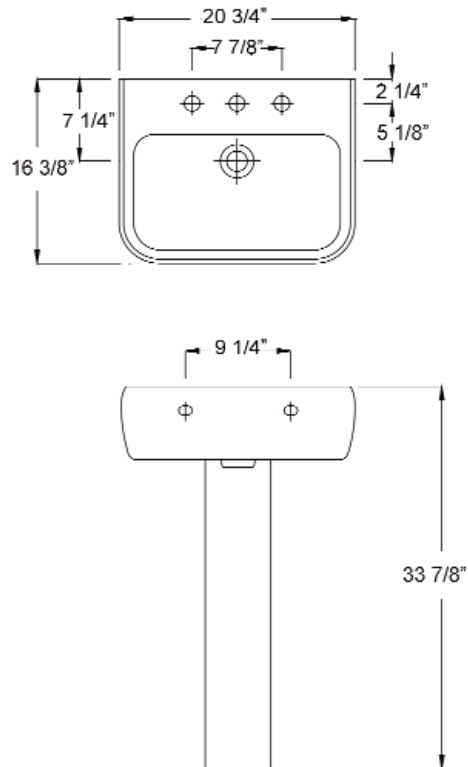

# METROPOLITAN 520 PEDESTAL LAVATORY

Cat. No.  
3-94X

Faucet not included

W: 20 3/4"  
D: 16 3/8"  
H: 33 7/8"

Column:  
Bottom: 6"W x 8"D  
Top: 5 3/4"W x 7 7/8"D  
Height: 28"

### Interior Dimensions:

Basin Interior: 18 1/4"W X 10 1/2"D  
Basin Depth: 5 1/4"  
Mount bolts height: 32"  
Mount holes cc: 9 1/4"  
Faucet and spout holes: 1 3/8"

### Features:

- ▶ Made of Vitreous China
- ▶ Available for 1 hole, 4" CC or 8" Widespread
- ▶ Overflow
- ▶ Can be Installed Using Toggle or Molly Bolts (not included)

\*For ease of installation, order one of the following:

### Compliance Certification

Meets or exceeds the following specifications: ASME A112.19.2 2008 (and CSA B45.1-08 for ceramic plumbing fixtures).

Dimensions of fixture are nominal and may vary within the range of tolerances established by ASME Standard A112.19.2-2008. Dimensions and specifications subject to change without notice.